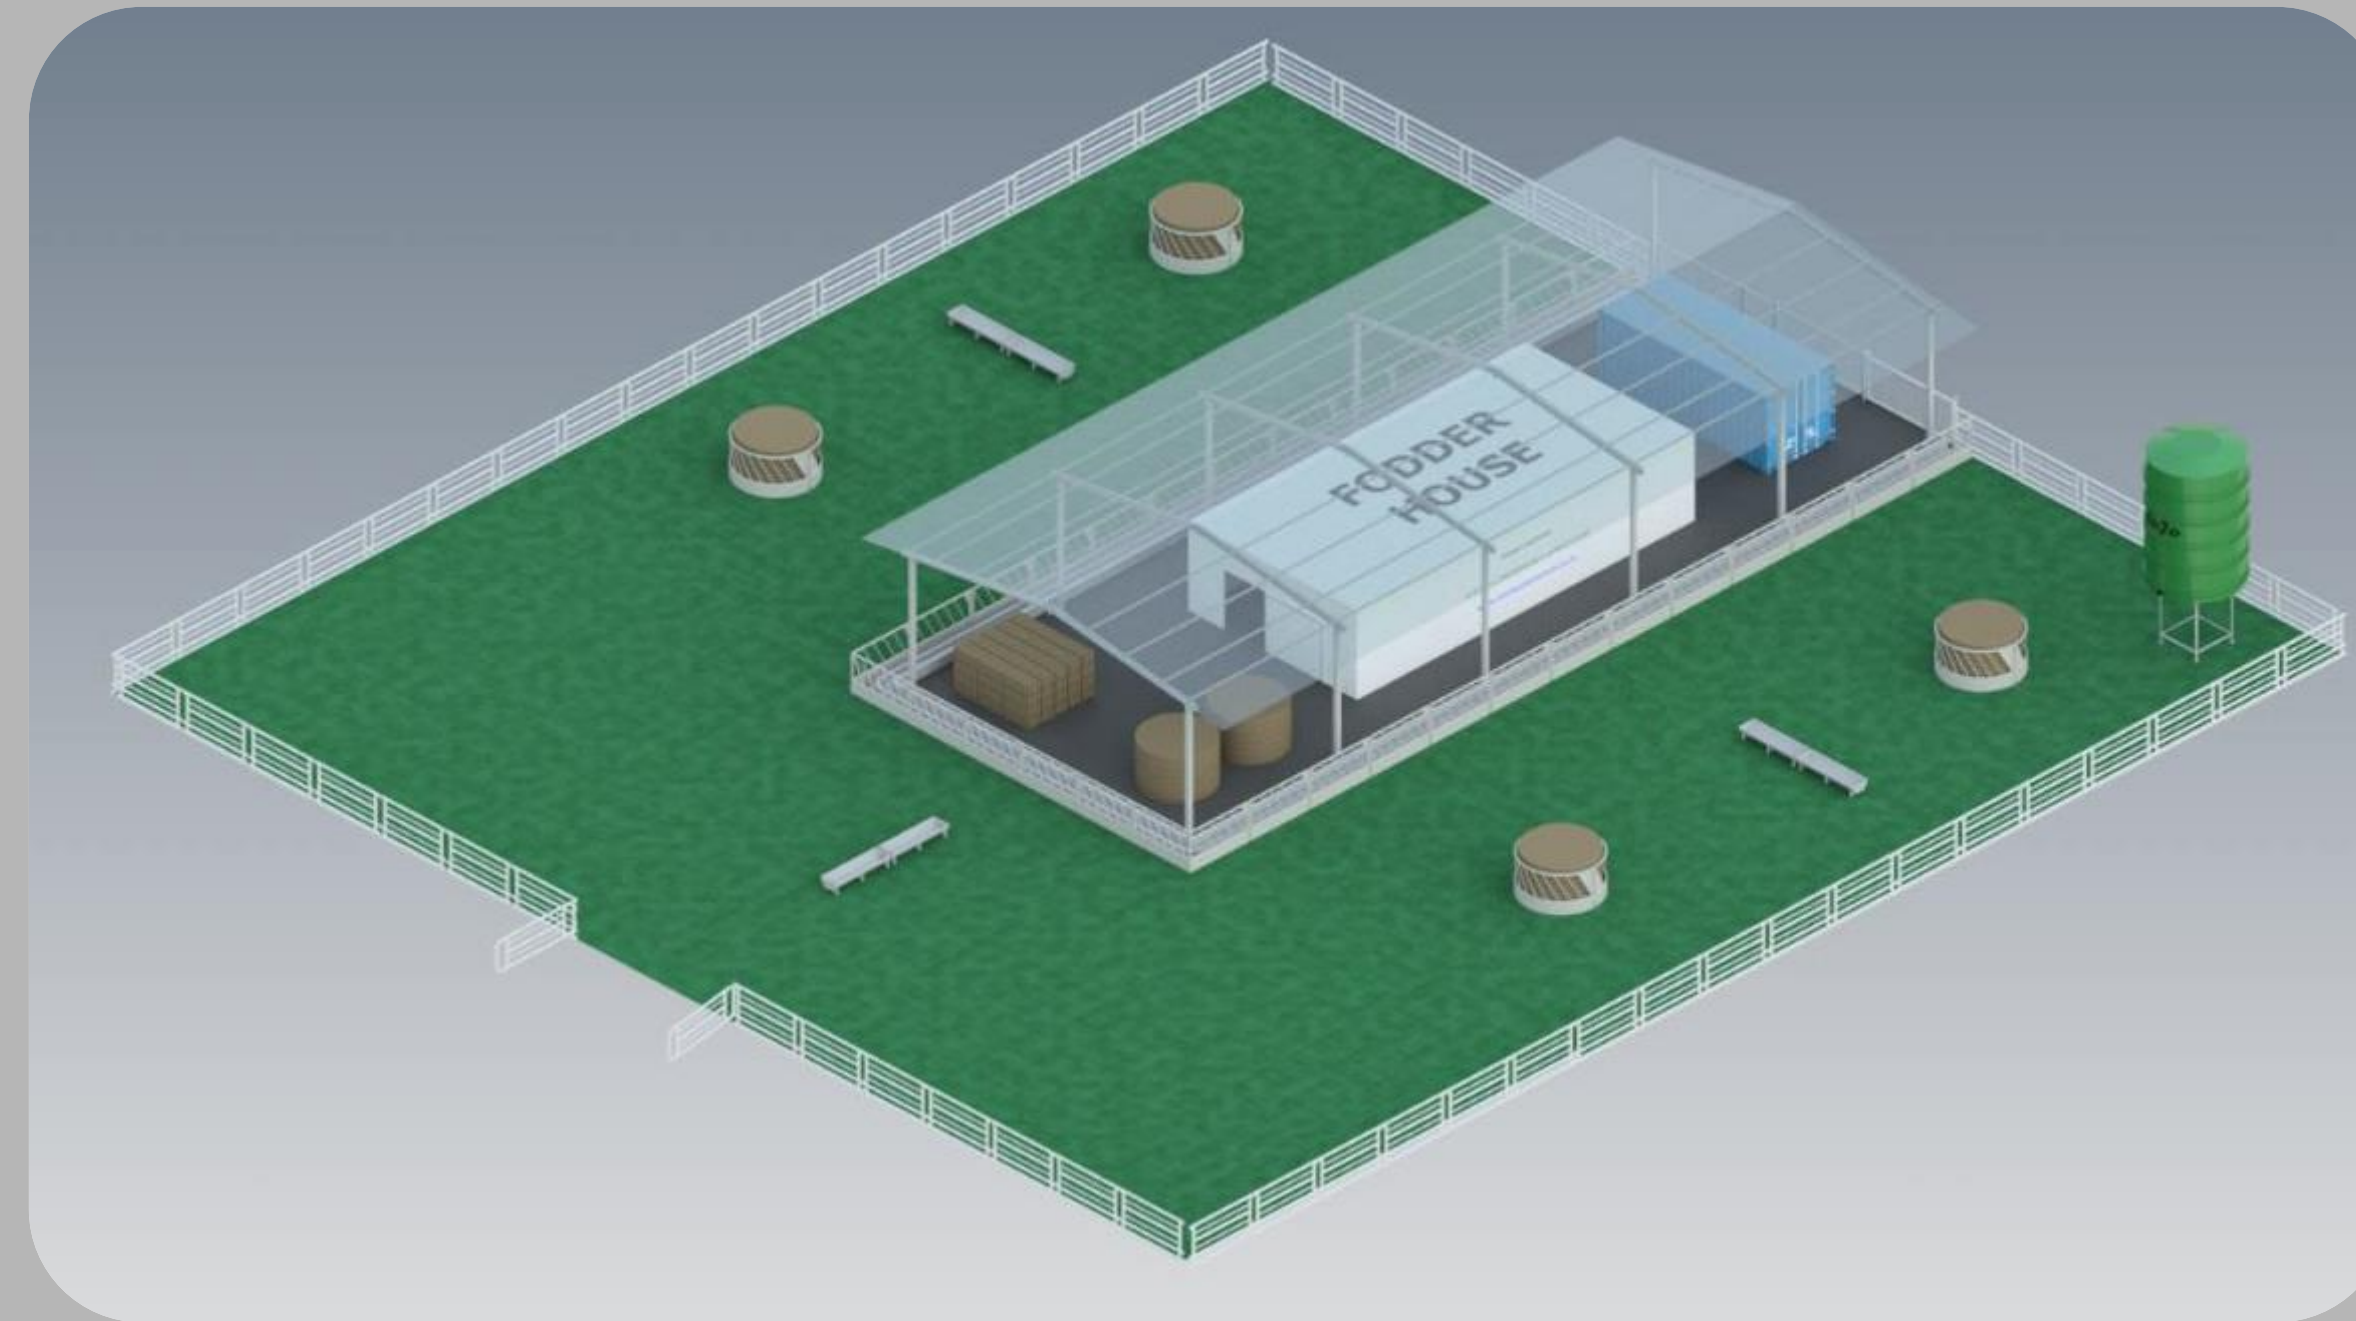

LIVESTOCK FEEDING SOLUTIONS

(ESPECIALLY FOR DRY, ARID AREAS WHERE GRAZING & DRINKING WATER ARE A CHALLENGE)

- CATTLE
- DAIRY
- SHEEP
- GOATS
- POULTRY

IN REMOTE AREAS WE WILL PROVIDE AN ELECTRICAL POWER SOURCE & WATER SOURCE
BY INSTALLING BOREHOLES & SOLAR PANELS BACKED UP BY WIND TURBINES & DIESEL
GENERATOR